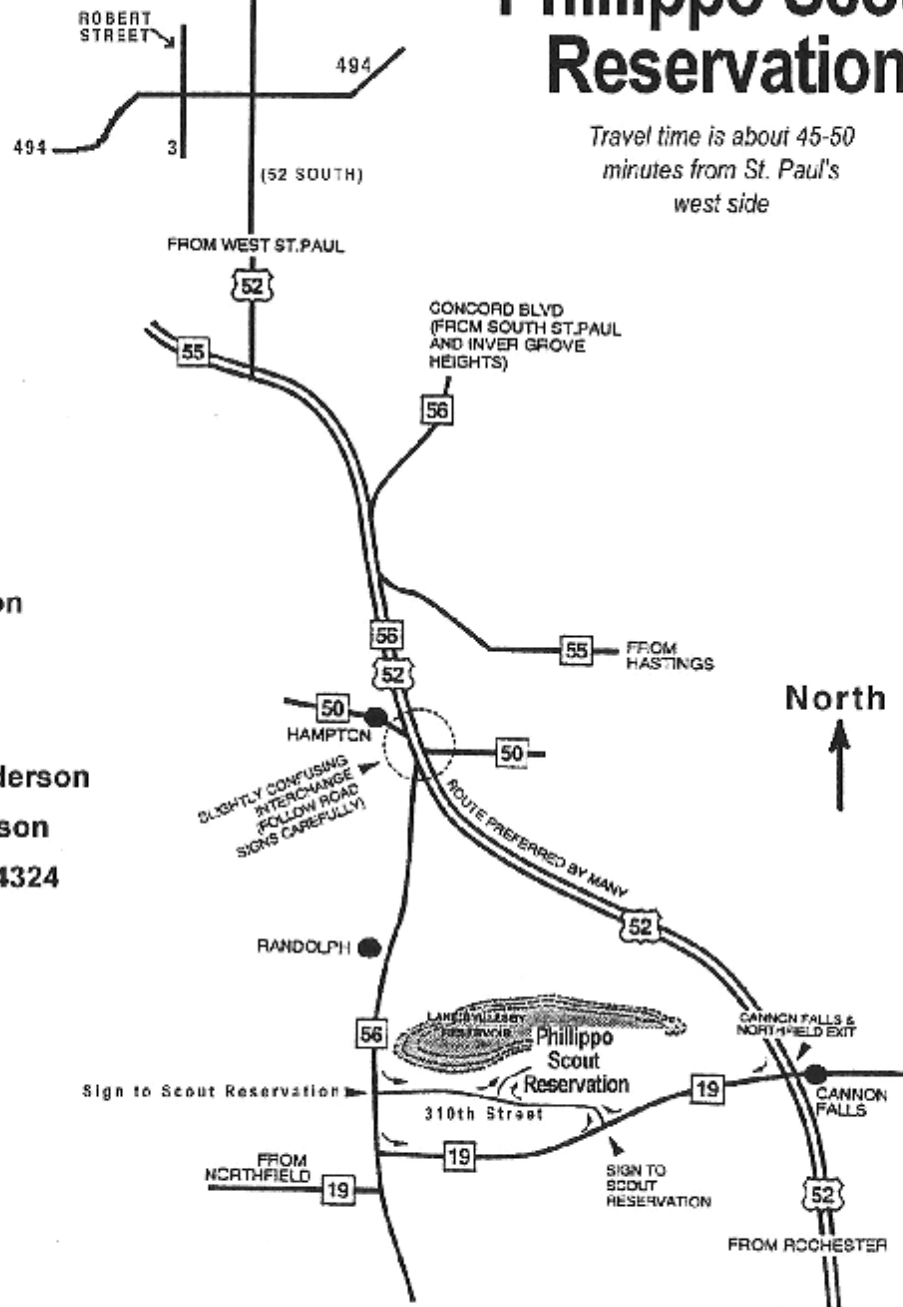

Phillippo Scout Reservation

Travel time is about 45-50 minutes from St. Paul's west side

Phillippo Scout Reservation
 PO Box 10
 30654 32nd Avenue Way
 Cannon Falls MN 55009

Rangers: Dave Pederson
 Don Benson